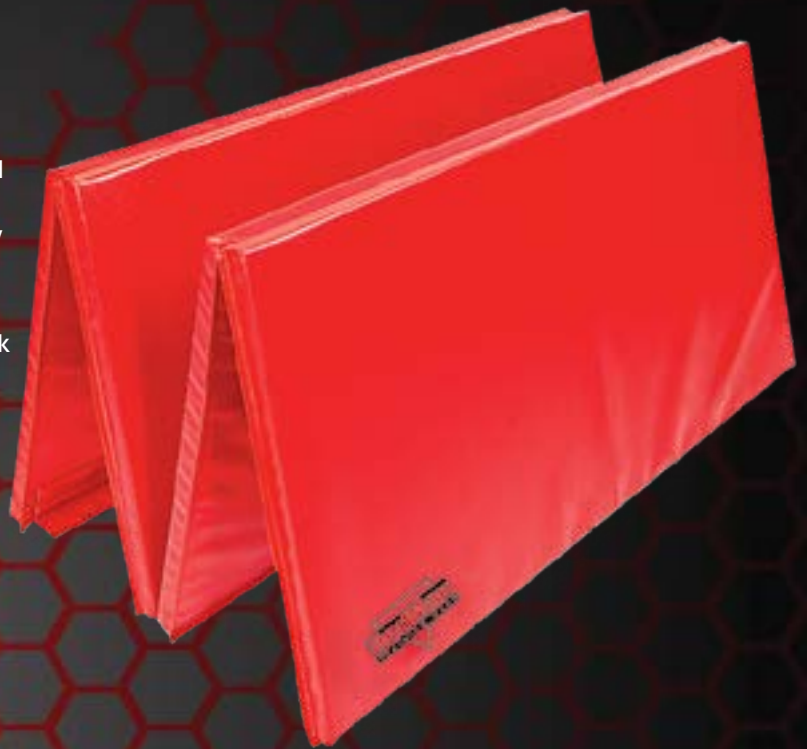

Model: MATWALLPADDING

REDMAN WALL STUN MAT

The RedMan Wall Stun Mat provides a safe and sturdy wall surface for simulation training scenarios. It is constructed from a combination foam of 3.5" polyurethane foam and 1 3/8" cross linked polyethylene laminated together. A grommet strip on both 36" edges provide easy wall attachment and storage.

- Dimensions:
36" W x 60" L x 4.75" D
- Includes handles on side for grip

Model: MATSTUN

IDEAL FOR PHYSICAL TRAINING AND DEVELOPING ENDURANCE

FOLDING FLOOR MAT

Mats provide a safer training environment for law enforcement and military instructors and students. The RedMan Folding Mat is easy-to-clean due to its coated nylon vinyl covering. The extra thick folding mat can be used for padding training room walls and floors. It is long-lasting and features shock-reducing 1.4 inch fill. Attach them to other mats using the hook/loop fasteners to create duty assignment mock-ups like benches, couches, beds and steps. The large 4' x 8' mat is made from cross link foam and doesn't break down with wear.

- Easy-to-clean, coated nylon vinyl covers
- Long-lasting and shock-reducing 1.4 inch fill
- Hook/loop fastener on either 2 or 4 sides for easy attachment to other mats
- Dimensions:
4' x 8'

Model: MATR4SV-DS